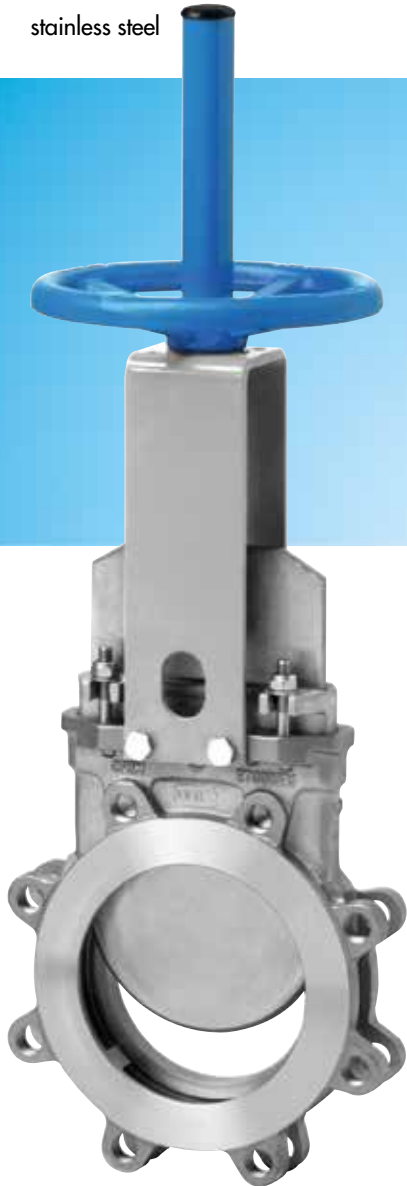

ORBINOX

VALVE SOLUTIONS IN MORE
THAN 70 COUNTRIES

PRODUCTS

KNIFE GATE VALVES

SER.20 (ET)

Uni-directional MSS SP-81
DN 2"-36"
stainless steel

SER.10 (EX)

Uni-directional
DN 2"-48"
cast iron / stainless steel

PRODUCTS

KNIFE GATE VALVES

SER.68 (HG)

Bidirectional High Pressure
DN 3"-36"
ductile iron

SER.61 (VG)

Slurry Valve
DN 2"-36"
ductile iron

SER.65 (WG)

Slurry Valve Wide Body
DN 2"-36"
ductile iron

SER.75 (EP)

Polyurethane lined valve
DN 2"-24"
ductile iron

SER.78 (PA)

Heavy-duty pinch valve
DN 2"-12"
ductile iron

KNIFE GATE VALVES

SER.34
(TH)

Through Conduit High Pressure
DN 2"-40"
stainless steel

SER.80
(DT)

KNIFE GATE VALVES

SER.54 (HB)

Bidirectional High Pressure
DN 8"-24"
ductile iron

SER.52 (WS)

Fabricated Single Wedge
DN 6"-120"
carbon steel / stainless steel

SER.50 (CW)

Single Wedge
DN 3"-40"
carbon steel / stainless steel