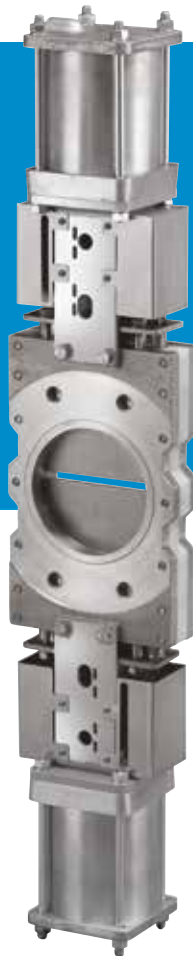

SER.70
(CR)